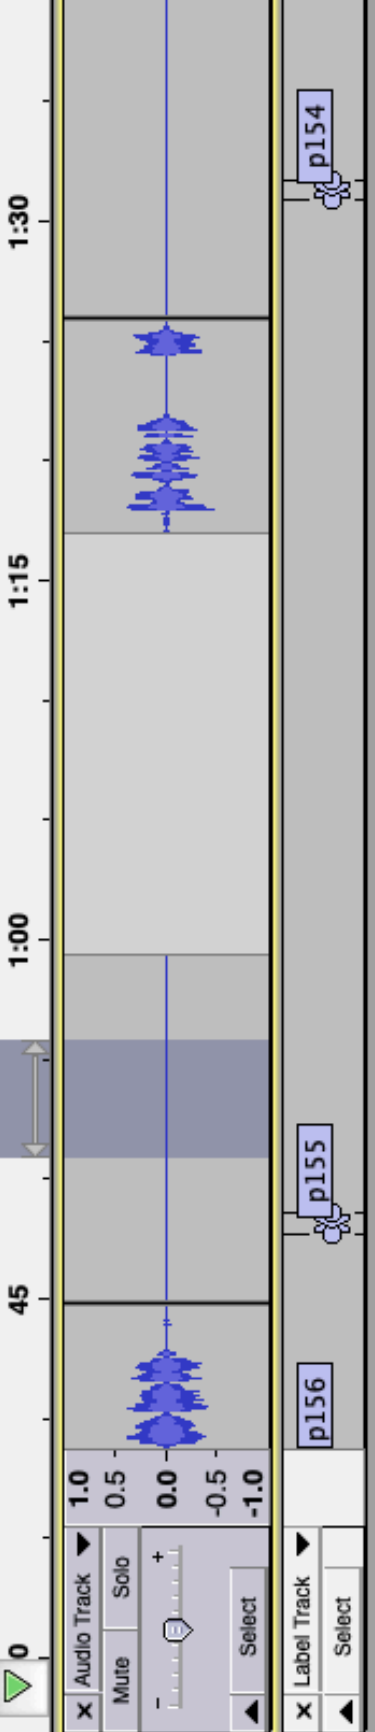

ch5spanish

ch5spanish

Transport controls: Play, Stop, Previous, Next, Solo, Mute, Record, and other icons. A volume/meter control is also visible.

Track controls: **C...** (Solo), **Yeti Stereo...** (Mute), **1 (Mo...)** (Solo), **Built-in Out...** (Solo). Includes a solo button and a volume/meter control.

Track controls: **X** (Solo), **Label Track** (Solo), **Select**. Includes a solo button and a volume/meter control.

Project Rate (Hz): 44100
Snap-To: Off
Length and End of Selection: 00 h 00 m 56.05 s
000,051 seconds